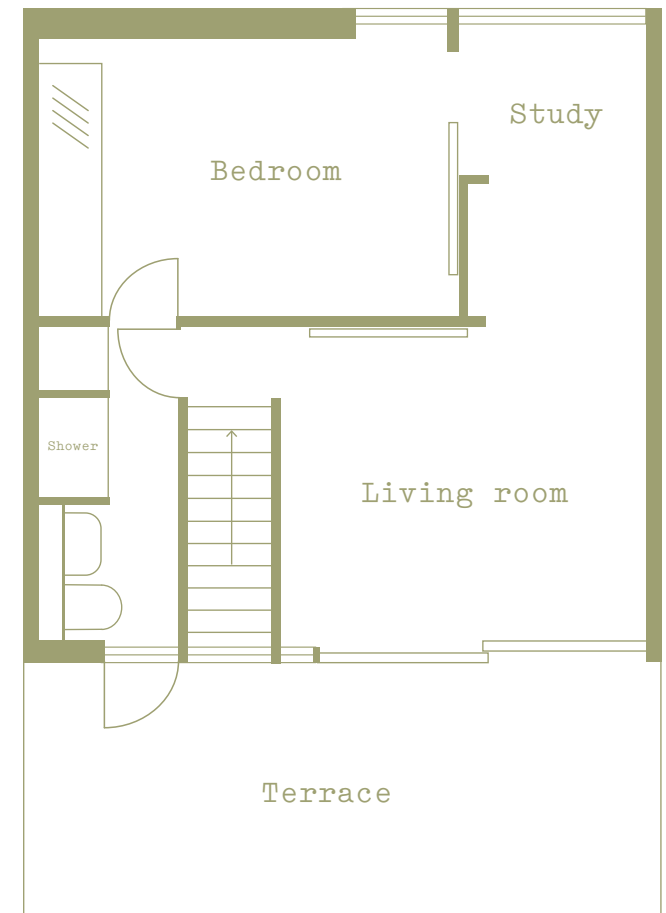

Modernist Estates

Dunboyne Road London NW3

Approximate floor area
86 sq m / 926 sq ft

Illustration for general guidance only,
measurements are approximate, not to scale

moderniststates.com

Second floor

Third floor