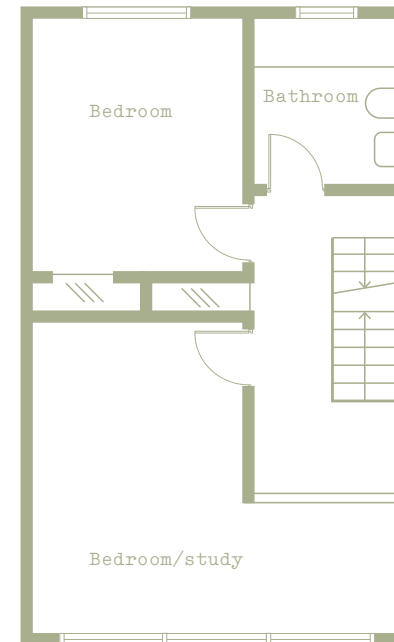

Modernist Estates

Grassmount Forest Hill London SE23

Approximate floor area
1127 sq ft / 118.4 sq m

Illustration for general guidance only,
measurements are approximate, not to scale

moderniststates.com

Ground floor

First floor

Second floor