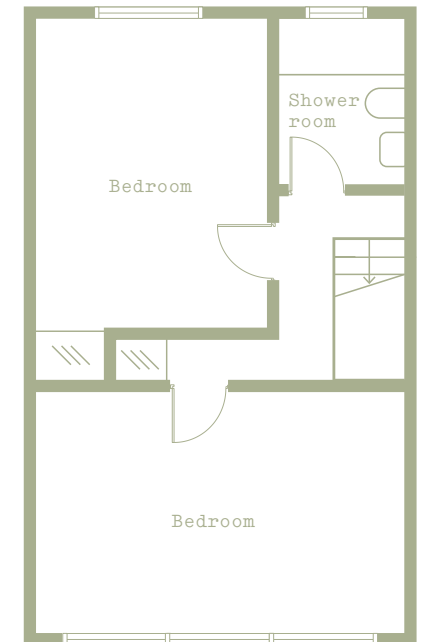

Modernist Estates

Grassmount Forest Hill London SE23

Approximate floor area
1127 sq ft / 118.4 sq m

Illustration for general guidance only,
measurements are approximate, not to scale

moderniststates.com

Ground floor

First floor

Second floor